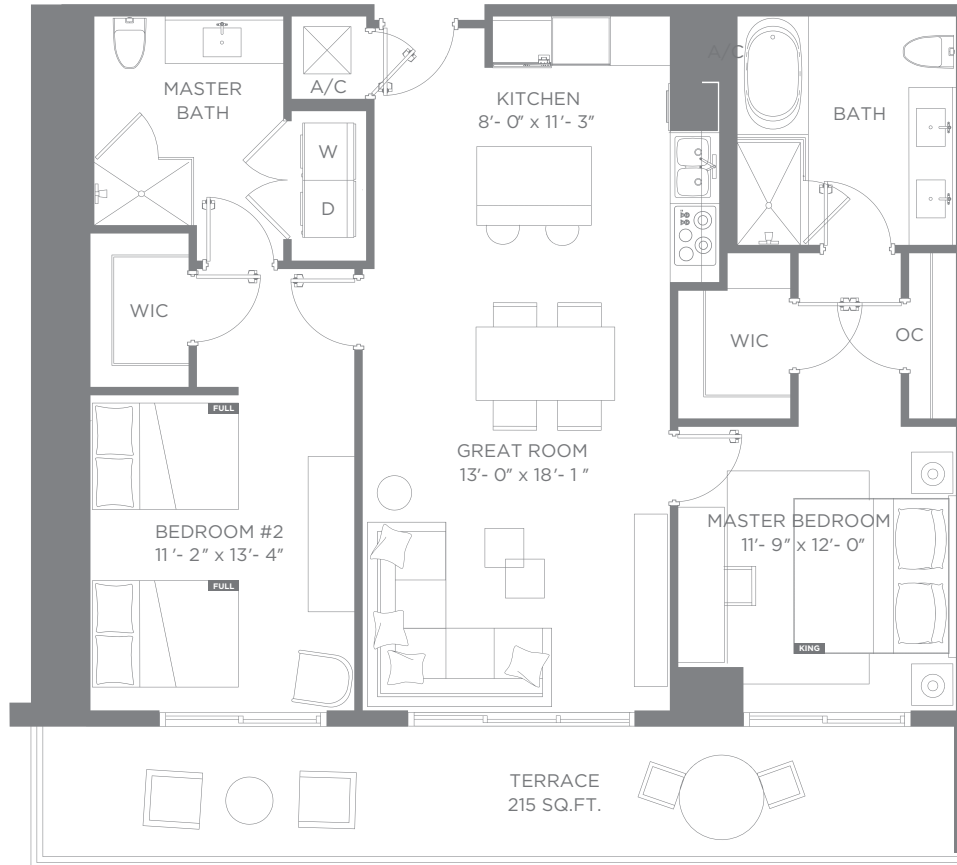

HYDE™
beach house
HOLLYWOOD FLORIDA

RESIDENCE 07 2 BEDROOMS 2 BATHS

RESORT UNIT FROM FLOORS 7 - 34 / CONDO UNIT FROM FLOORS 35 - 43

Interior 1,100 sq ft / 102.19 m² Terraces 215 sq ft / 19.97 m² Total 1,315 sq ft / 122.16 m²